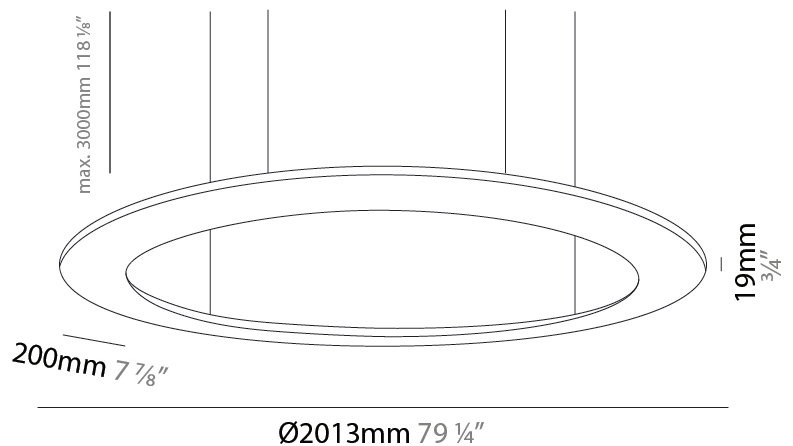

PROJECT	
TYPE	
SPECIFIER	
QUANTITY	
DATE	

INFINITE RING SUSPENSION

A51085-

base number   Color   Finish
Temperature   Options

1. To build a product code in our configurator select the specify button on the base model # product page
2. To build a manual product code on this datasheet choose from the options listed below in blue font and add the suffix to the base model #

GENERAL

Series: Infinite Ring
Partner: Ivela
Division: Architectural
Installation: Suspension
Product Type: Panels
Mounting Location: Ceiling
Light Distribution: Direct

PHYSICAL

Shape: Square
Length (mm): 2103
Length (in): 79 1/4
Width (mm): 100
Width (in): 3 15/16
Height (mm): 19
Height (in): 3/4
Max. Overall Height (mm): 2500
Max. Overall Height (in): 98 7/16
Diffuser: PMMA - Opal
Fixture Finish: WHI / BLK / GLD
Fixture Material: Aluminum

ELECTRICAL

Lamp Type: LED
Input Wattage (W): 126
Dimming: Tri-Mode (Non-Dimming and Phase Dimming (120Vac only) and 0-10V Dimming)
Driver Included: No
Driver Location: Remote
Driver Type: Constant Voltage - Universal
Driver Class: Class 1
Housing: ENCP 8
Input Voltage (V): 120 - 277
Output Voltage (V): 24

LED

Color Temperature (°K): 2700 / 3000 / 3500 / 4000
Max. Delivered Lumen (lm): 7560 / 7875 / 8109 / 8347
Nominal Lumen (lm): 15120 / 15750 / 16199 / 16675
CRI: >93 CRI
Lamp Life (hrs): 50000

OPTICAL

RATINGS AND CERTIFICATIONS

Certified By: Certified for North American Standards
IP rating: IP20