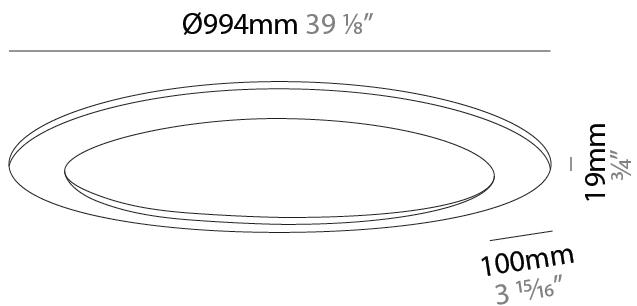

INFINITE RING SURFACE

A52052- -

base number   Color   Finish
Temperature   Options

PROJECT
TYPE
SPECIFIER
QUANTITY
DATE

1. To build a product code in our configurator select the specify button on the base model # product page
2. To build a manual product code on this datasheet choose from the options listed below in blue font and add the suffix to the base model #

GENERAL

Series: Infinite Ring
Partner: Ivela
Division: Architectural
Installation: Surface
Product Type: Panels
Mounting Location: Ceiling
Light Distribution: Direct

PHYSICAL

Shape: Square
Length (mm): 994
Length (in): 39 1/8
Width (mm): 100
Width (in): 3 15/16
Height (mm): 19
Height (in): 3/4
Diffuser: PMMA - Opal
Fixture Finish: WHI / BLK / GLD
Fixture Material: Aluminum

ELECTRICAL

Lamp Type: LED
Input Wattage (W): 62
Dimming: Tri-Mode (Non-Dimming and Phase Dimming (120Vac only) and 0-10V Dimming)
Driver Included: No
Driver Location: Remote
Driver Type: Constant Voltage - Universal
Driver Class: Class 2
Housing: ENCP 5 (ERP) ENCP 8 (SC Power)
Input Voltage (V): 120 - 277
Output Voltage (V): 24

LED

Color Temperature (°K): 2700 / 3000 / 3500 / 4000
Max. Delivered Lumen (lm): 3720 / 3875 / 3989 / 4107
Nominal Lumen (lm): 7440 / 7770 / 7980 / 8215
CRI: >93 CRI
Lamp Life (hrs): 50000

OPTICAL

RATINGS AND CERTIFICATIONS

Certified By: CSA Certified to UL and CSA Standards
IP rating: IP20