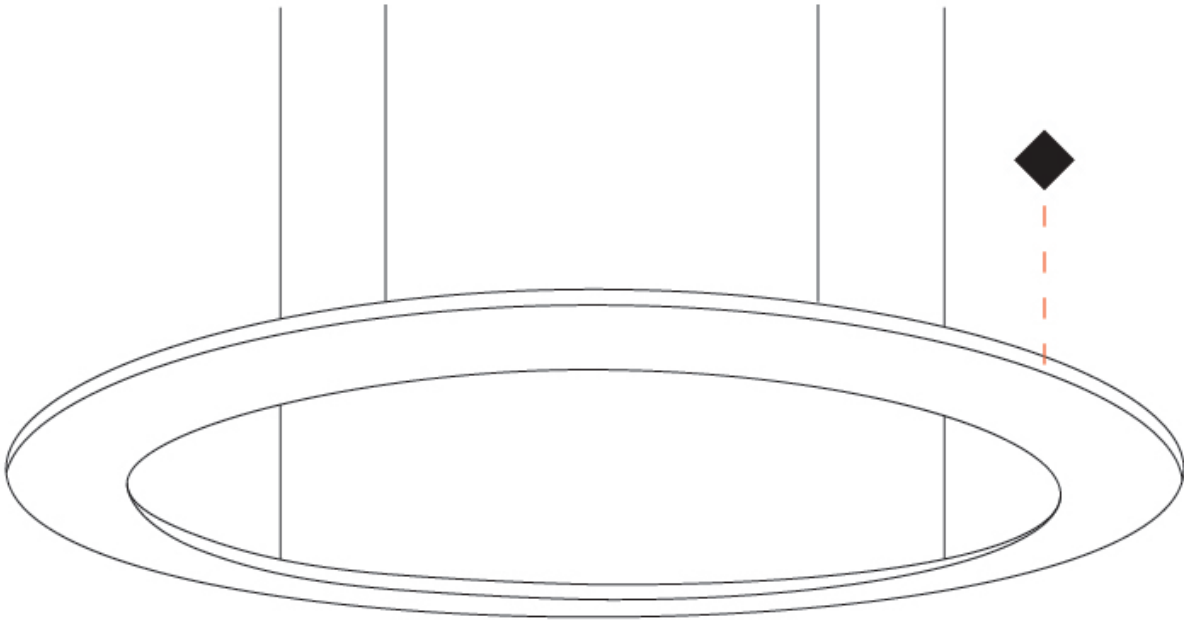

INFINITE RING SUSPENSION

A51085-

PROJECT	_____
TYPE	_____
SPECIFIER	_____
QUANTITY	_____
DATE	_____