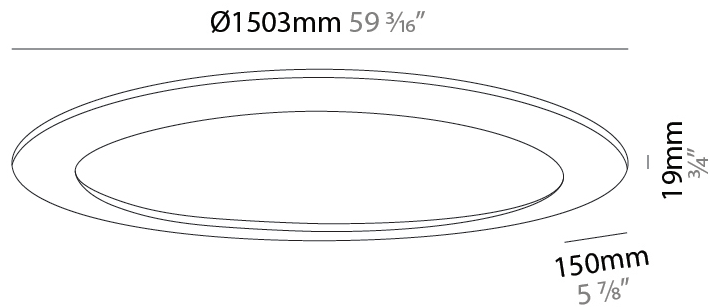

PROJECT	_____
TYPE	_____
SPECIFIER	_____
QUANTITY	_____
DATE	_____

INFINITE RING SURFACE

A52053- _____ - _____
base number   Color   Finish
                         Temperature   Options

1. To build a product code in our configurator select the specify button on the base model # product page
2. To build a manual product code on this datasheet choose from the options listed below in blue font and add the suffix to the base model #

GENERAL

Series: Infinite Ring
Partner: Ivela
Division: Architectural
Installation: Surface
Product Type: Panels
Mounting Location: Ceiling
Light Distribution: Direct

PHYSICAL

Shape: Square
Length (mm): 1503
Length (in): 59 ³/₁₆"
Width (mm): 100
Width (in): 3 ¹⁵/₁₆"
Height (mm): 19
Height (in): 3/4
Diffuser: PMMA - Opal
Fixture Finish: WHI / BLK / GLD
Fixture Material: Aluminum

ELECTRICAL

Lamp Type: LED
Input Wattage (W): 94
Dimming: Tri-Mode (Non-Dimming and Phase Dimming (120Vac only) and 0-10V Dimming)
Driver Included: No
Driver Location: Remote
Driver Type: Constant Voltage - Universal
Driver Class: Class 1 and Class 2
Housing: ENCP 8 (SC Power) ENCP 10 (Mean Well)
Input Voltage (V): 120 - 277
Output Voltage (V): 24

LED

Color Temperature (°K): 2700 / 3000 / 3500 / 4000
Max. Delivered Lumen (lm): 5640 / 5875 / 6049 / 6227
Nominal Lumen (lm): 11280 / 11750 / 12100 / 12455
CRI: >93 CRI
Lamp Life (hrs): 50000

OPTICAL

RATINGS AND CERTIFICATIONS

Certified By: CSA Certified to UL and CSA Standards
IP rating: IP20